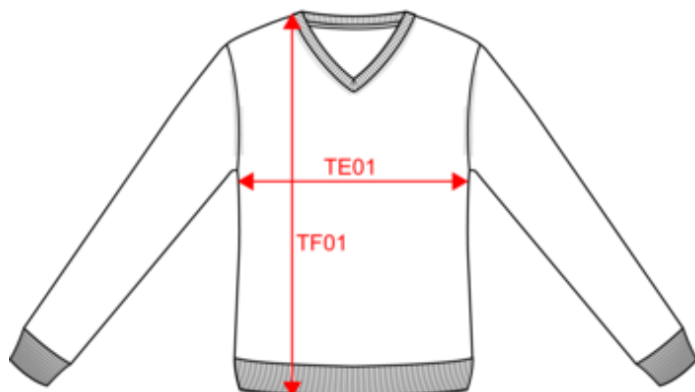

### Also available in version

PK911

KARIBAN  
PREMIUM

PK910

Men's V-neck merino jumper

Dimensions (cm)

| Measurements in cm                            | S     | M     | L     | XL    | XXL   | 3XL   | 4XL   |
|---|-------|-------|-------|-------|-------|-------|-------|
| TE01 - 1/2 chest width at 1.5cm below armhole | 50.00 | 53.00 | 56.00 | 59.00 | 62.00 | 65.00 | 68.00 |
| TF01 - Total height from HSP                  | 70.00 | 72.00 | 74.00 | 76.00 | 78.00 | 80.00 | 82.00 |
| TG02 - Long sleeve length                     | 64.00 | 65.00 | 66.00 | 67.00 | 68.00 | 69.00 | 70.00 |