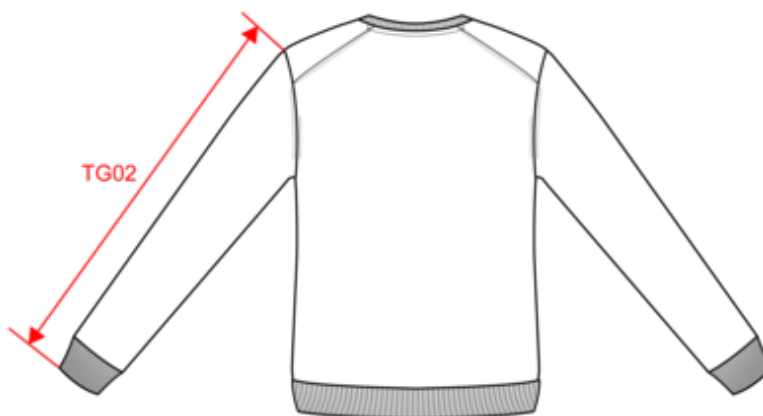

### Also available in version

PK911

KARIBAN  
PREMIUM

PK910

Men's V-neck merino jumper

Dimensions (cm)

| Measurements in cm                            | S     | M     | L     | XL    | XXL   | 3XL   | 4XL   |
|---|-------|-------|-------|-------|-------|-------|-------|
| TE01 - 1/2 chest width at 1.5cm below armhole | 50.00 | 53.00 | 56.00 | 59.00 | 62.00 | 65.00 | 68.00 |
| TF01 - Total height from HSP                  | 70.00 | 72.00 | 74.00 | 76.00 | 78.00 | 80.00 | 82.00 |
| TG02 - Long sleeve length                     | 64.00 | 65.00 | 66.00 | 67.00 | 68.00 | 69.00 | 70.00 |